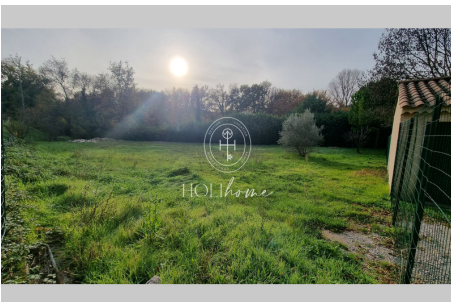

Agence Holihome - 713 route de Peynier - 13720 Belcodène

Tél: 06 28 45 14 48 - ventes@holihome.net

Document non contractuel - *prix F.A.I.