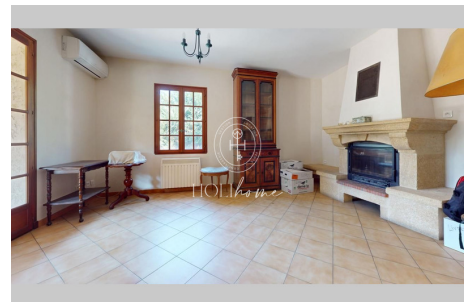

Agence Holihome - 713 route de Peynier - 13720 Belcodène

Tél: 06 28 45 14 48 - ventes@holihome.net

Document non contractuel - *prix F.A.I.