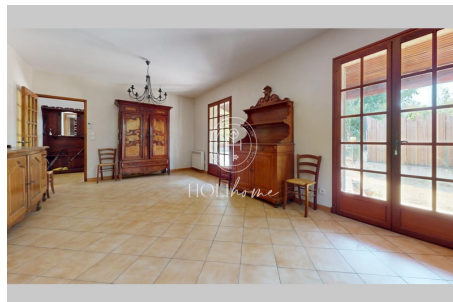

Agence Holihome - 713 route de Peynier - 13720 Belcodène

Tél: 06 28 45 14 48 - ventes@holihome.net

Document non contractuel - *prix F.A.I.